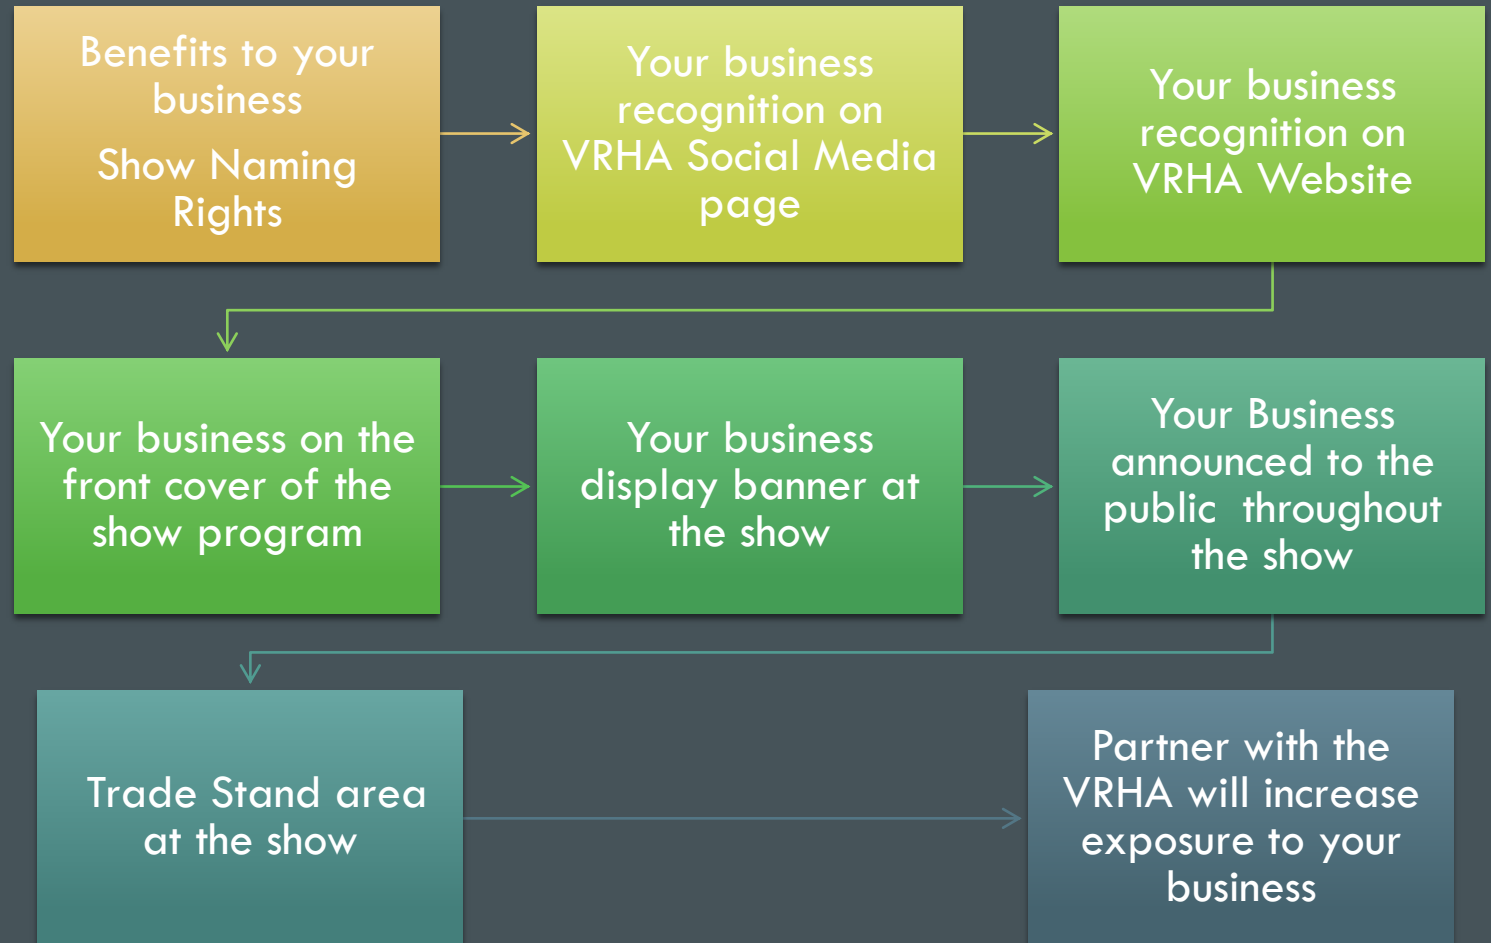

EXCLUSIVE SHOW NAMING RIGHTS $2000

'YOUR BUSINESS'
2022 VICTORIAN STATE
CHAMPIONSHIP DERBY
SHOW